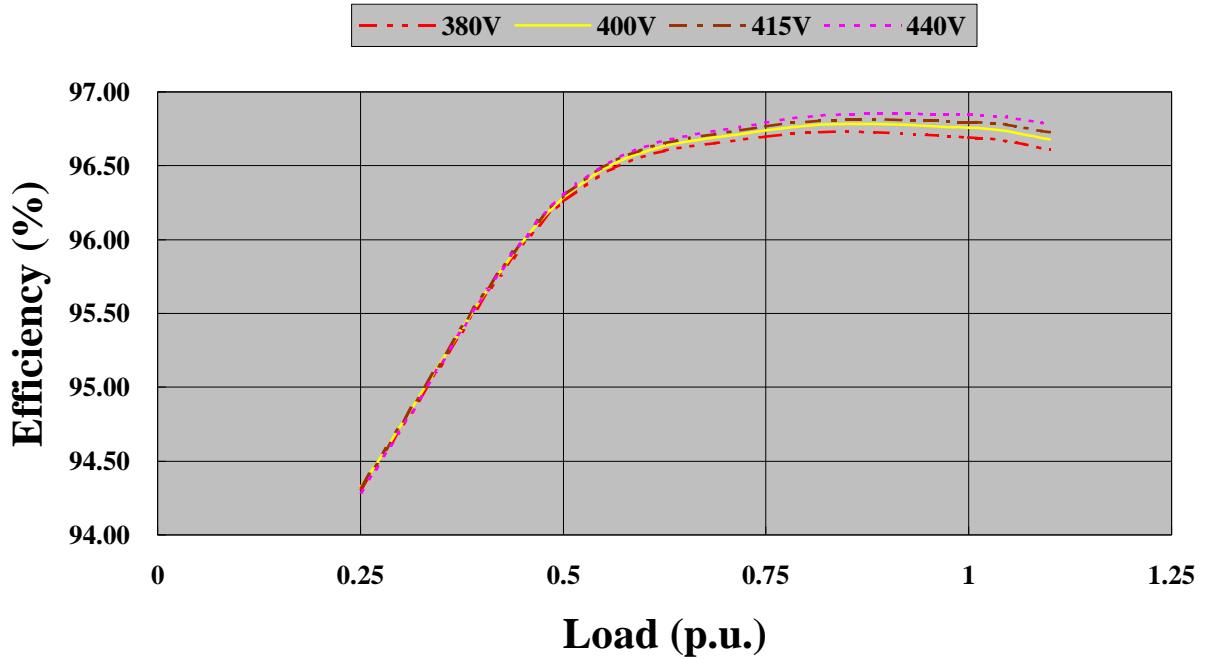

THREE-PHASE SYNCHRONOUS

THREE PHASE EFFICIENCY CRUVES 20121201

EG500-1800N - 50Hz at 1500rpm PF 1

EG500-1800N - 60Hz at 1800rpm PF 1