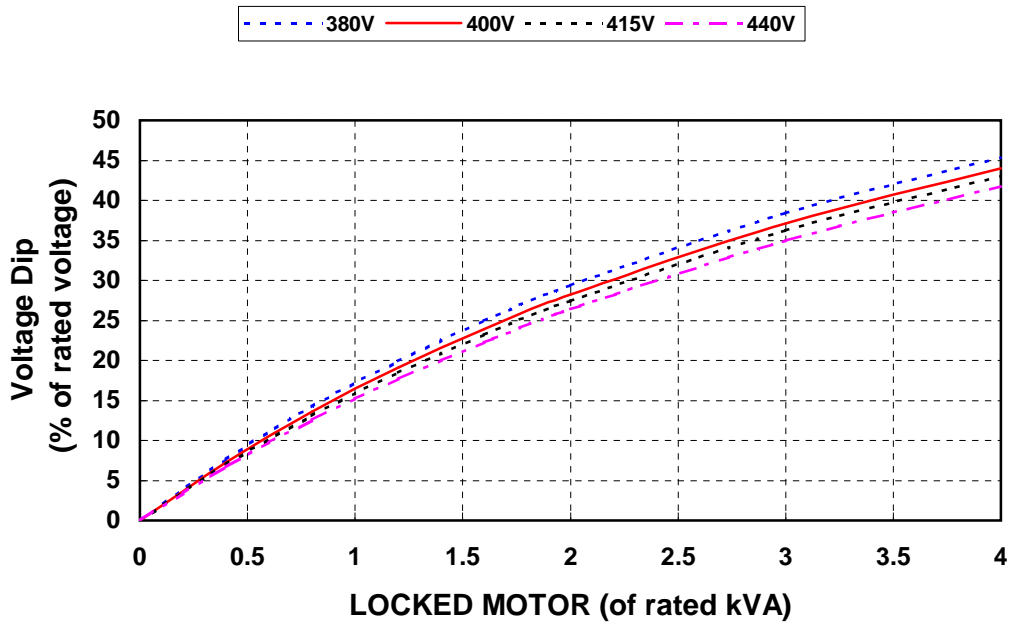

**THREE PHASE SYNCHRONOUS GENERATOR**

**EG450-1500N**

20130527

**LOCKED ROTOR MOTOR STRATING CURVES AT 50Hz**

**LOCKED ROTOR MOTOR STRATING CURVES AT 60Hz**