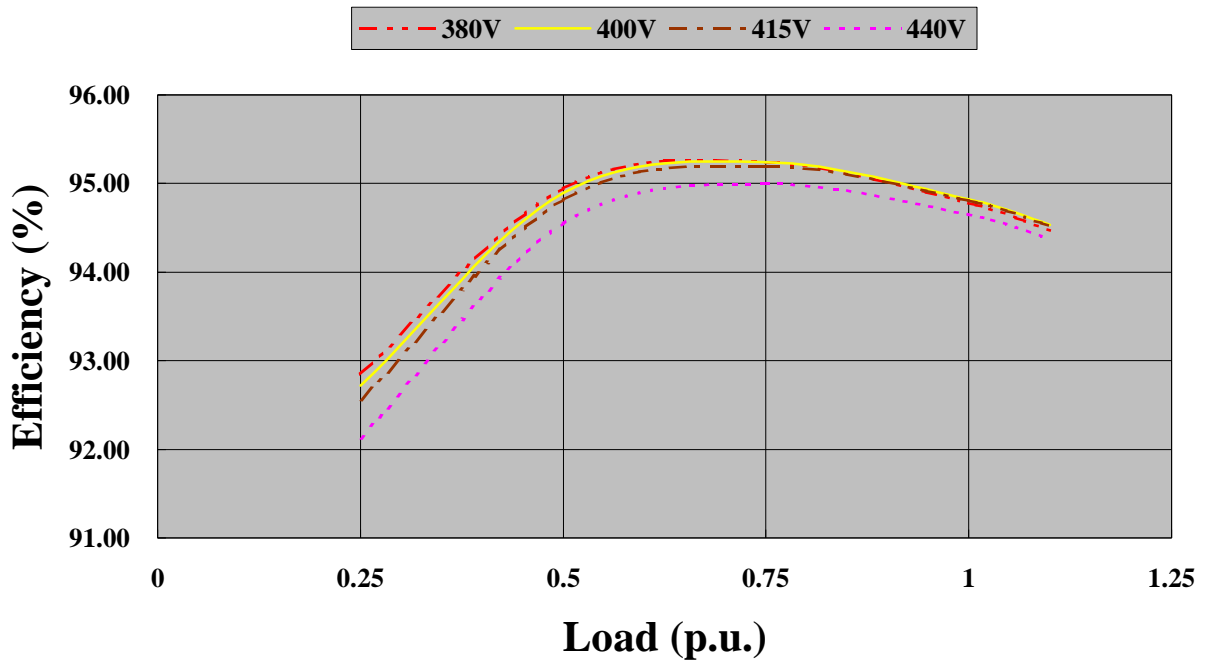

THREE-PHASE SYNCHRONOUS

THREE PHASE EFFICIENCY CRUVES 20121201

EG400-720N - 50Hz at 1500rpm PF 0.8

EG400-720N - 60Hz at 1800rpm PF 0.8