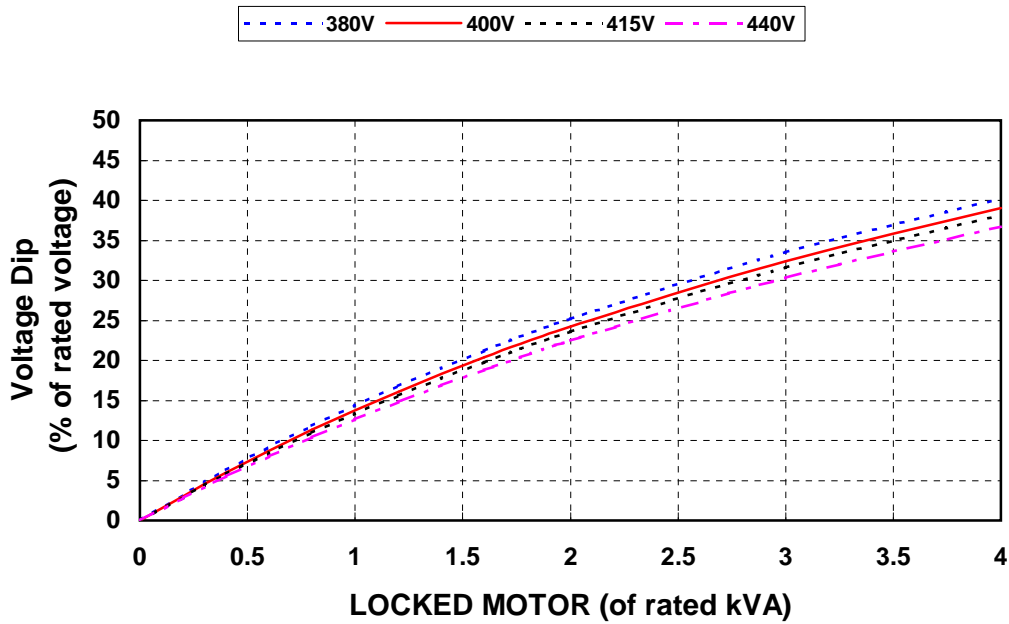

**THREE PHASE SYNCHRONOUS GENERATOR**

**EG400-1000N**

20130527

**LOCKED ROTOR MOTOR STRATING CURVES AT 50Hz**

**LOCKED ROTOR MOTOR STRATING CURVES AT 60Hz**