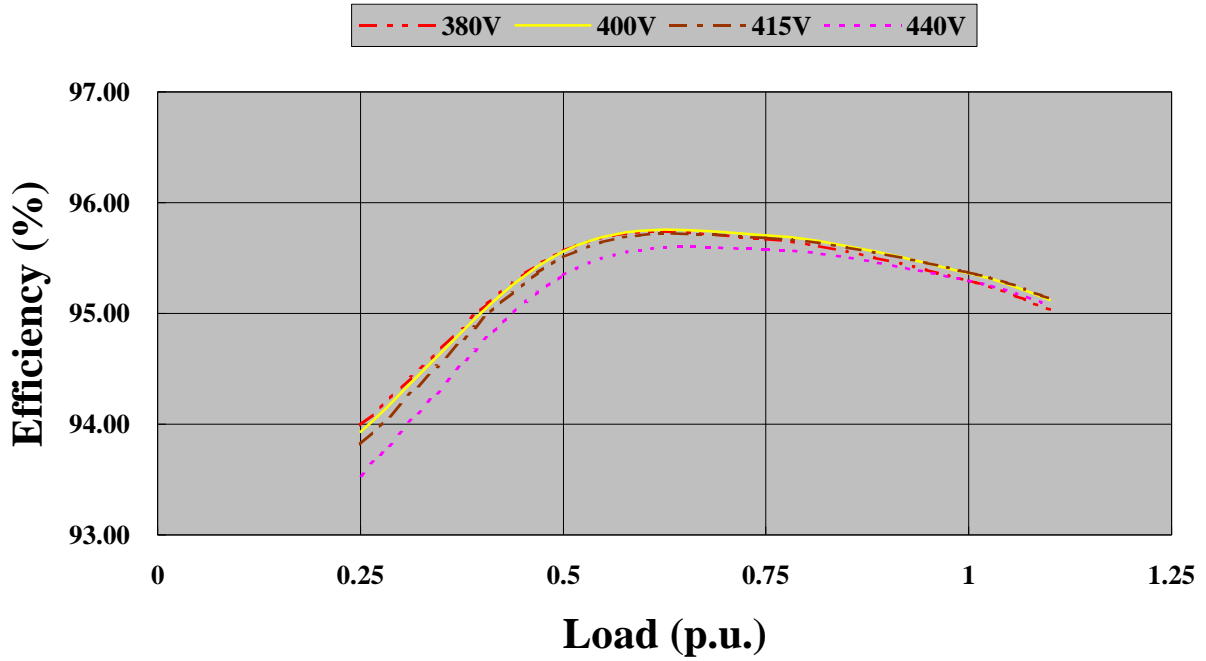

THREE-PHASE SYNCHRONOUS

THREE PHASE EFFICIENCY CRUVES 20121201

EG400-1000N - 50Hz at 1500rpm PF 0.8

EG400-1000N - 60Hz at 1800rpm PF 0.8