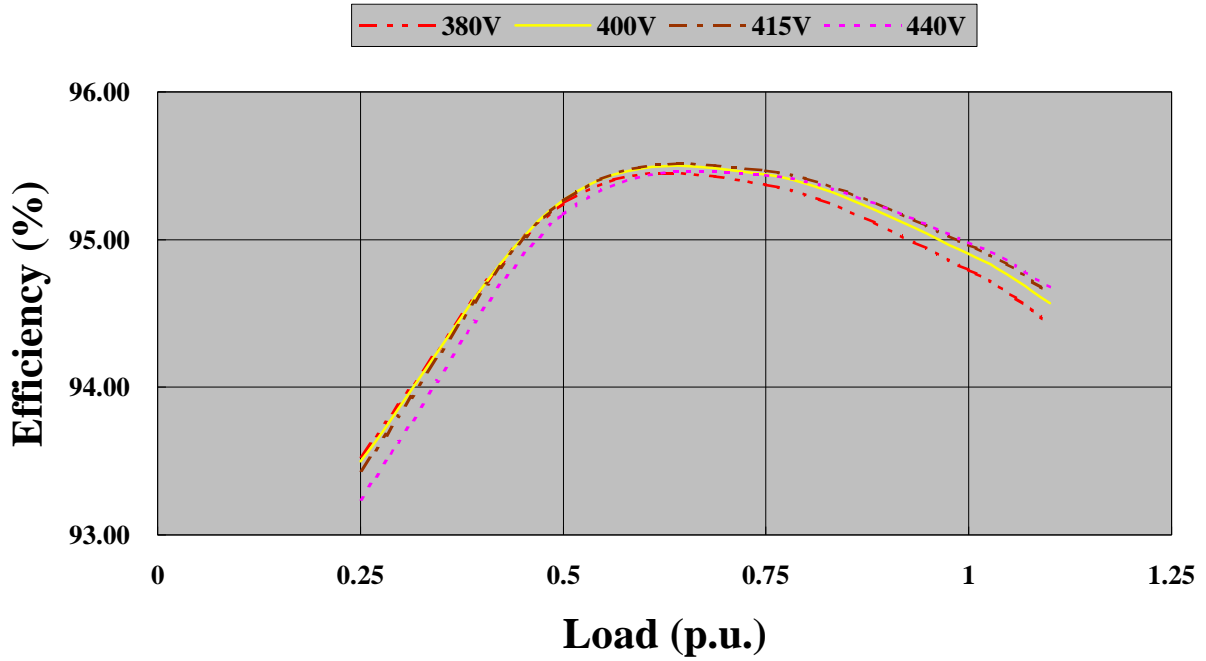

THREE-PHASE SYNCHRONOUS

THREE PHASE EFFICIENCY CRUVES 20121201

EG355-560N - 50Hz at 1500rpm PF 0.8

EG355-560N - 60Hz at 1800rpm PF 0.8