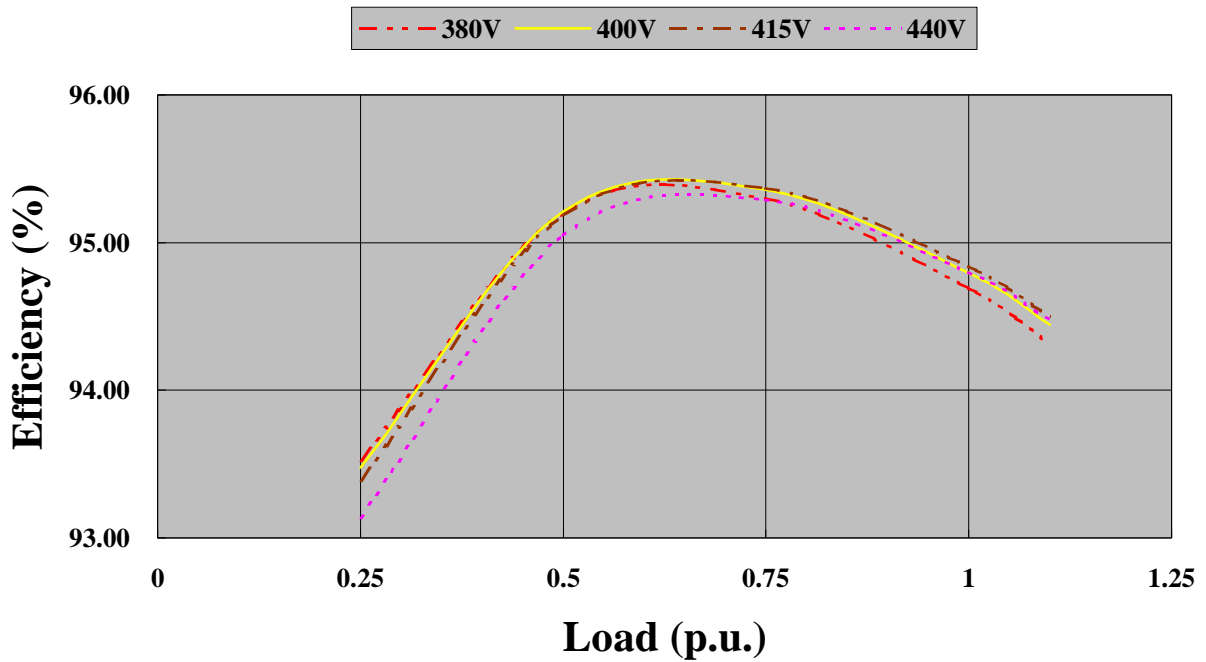

THREE-PHASE SYNCHRONOUS

THREE PHASE EFFICIENCY CRUVES 20121201

EG355-500N - 50Hz at 1500rpm PF 0.8

EG355-500N - 60Hz at 1800rpm PF 0.8