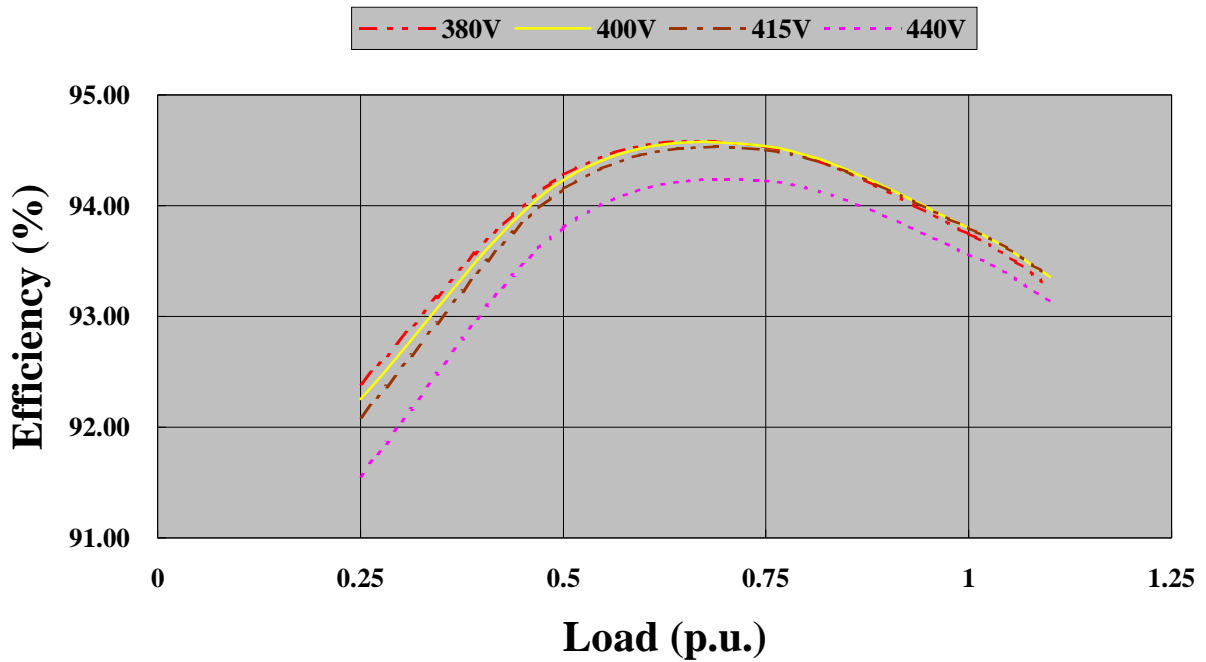

THREE-PHASE SYNCHRONOUS

THREE PHASE EFFICIENCY CRUVES 20121201

EG315-300N - 50Hz at 1500rpm PF 0.8

EG315-300N - 60Hz at 1800rpm PF 0.8