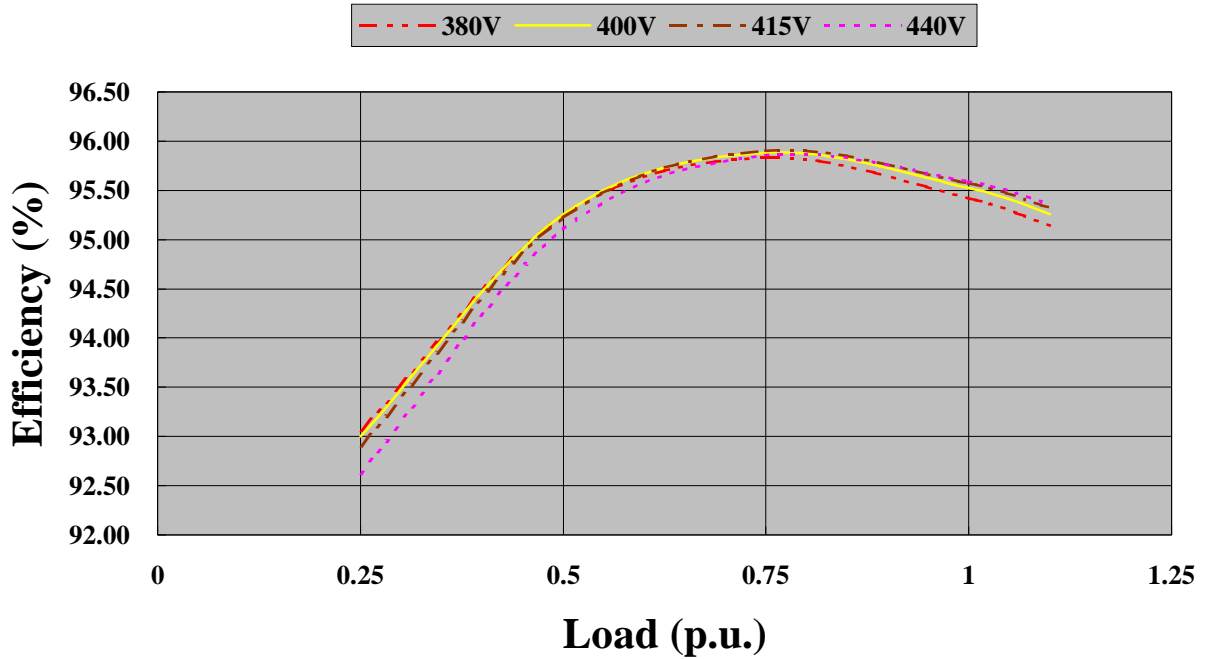

THREE-PHASE SYNCHRONOUS

THREE PHASE EFFICIENCY CRUVES 20121201

EG315-280N - 50Hz at 1500rpm PF 1

EG315-280N - 60Hz at 1800rpm PF 1