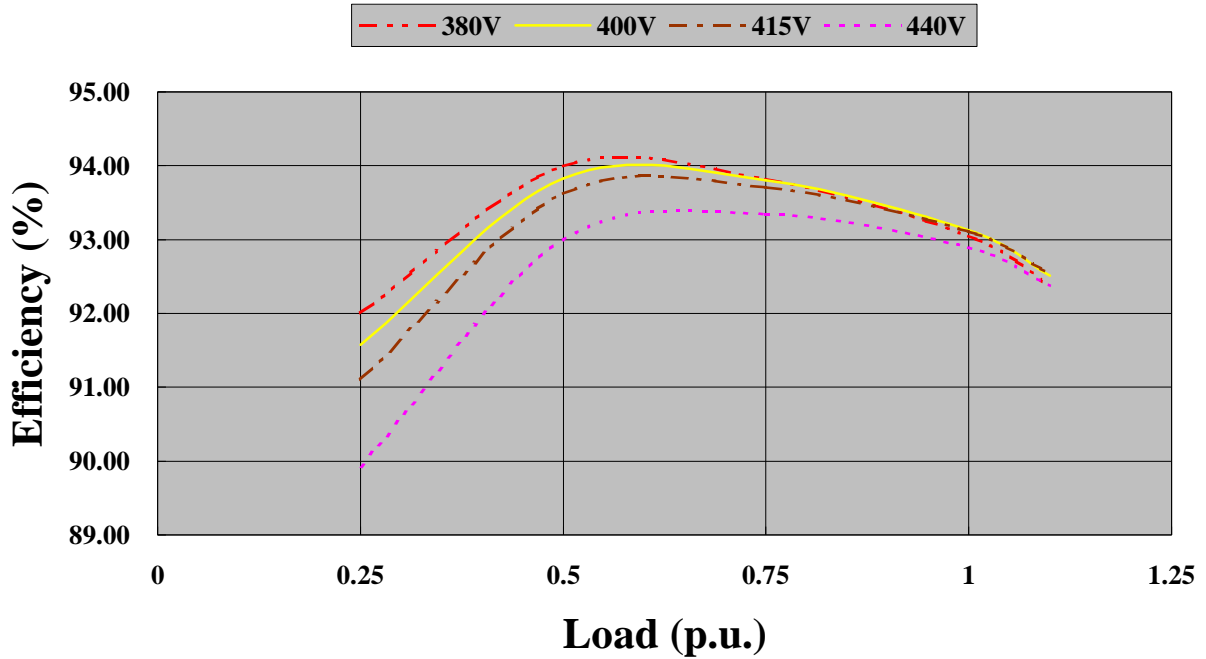

THREE-PHASE SYNCHRONOUS

THREE PHASE EFFICIENCY CRUVES 20121201

EG225-90N - 50Hz at 1500rpm PF 1

EG225-90N - 60Hz at 1800rpm PF 1