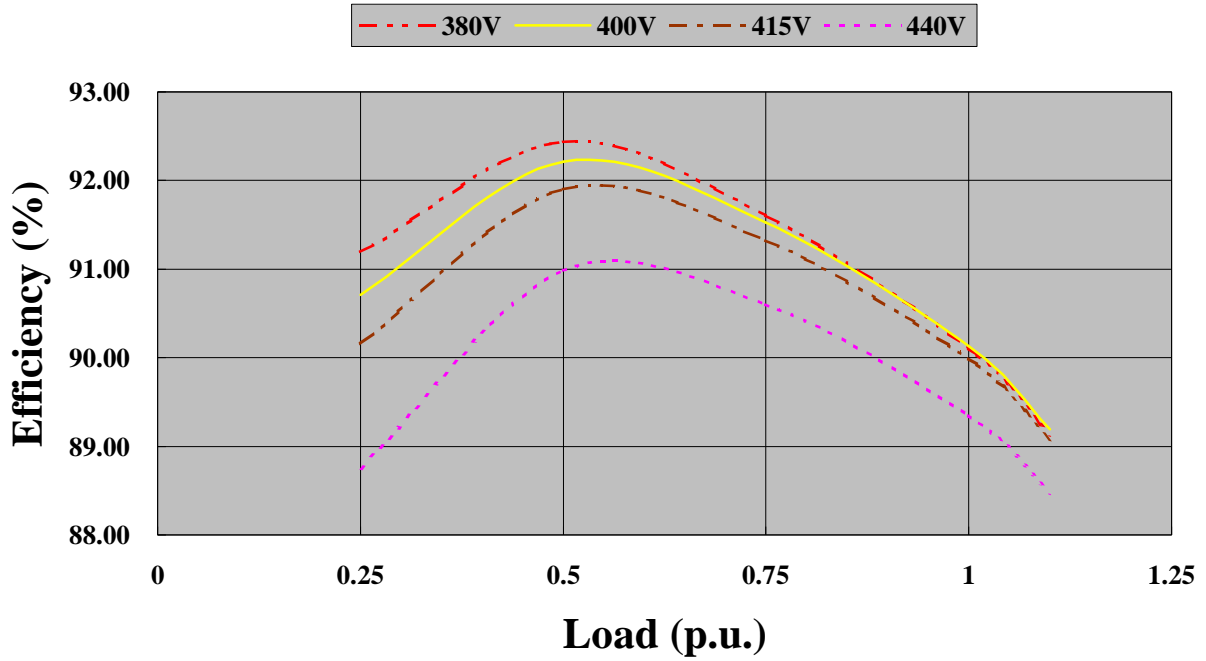

THREE-PHASE SYNCHRONOUS

THREE PHASE EFFICIENCY CRUVES

20121201

EG225-80N- 50Hz at 1500rpm PF 0.8

EG225-80N - 60Hz at 1800rpm PF 0.8