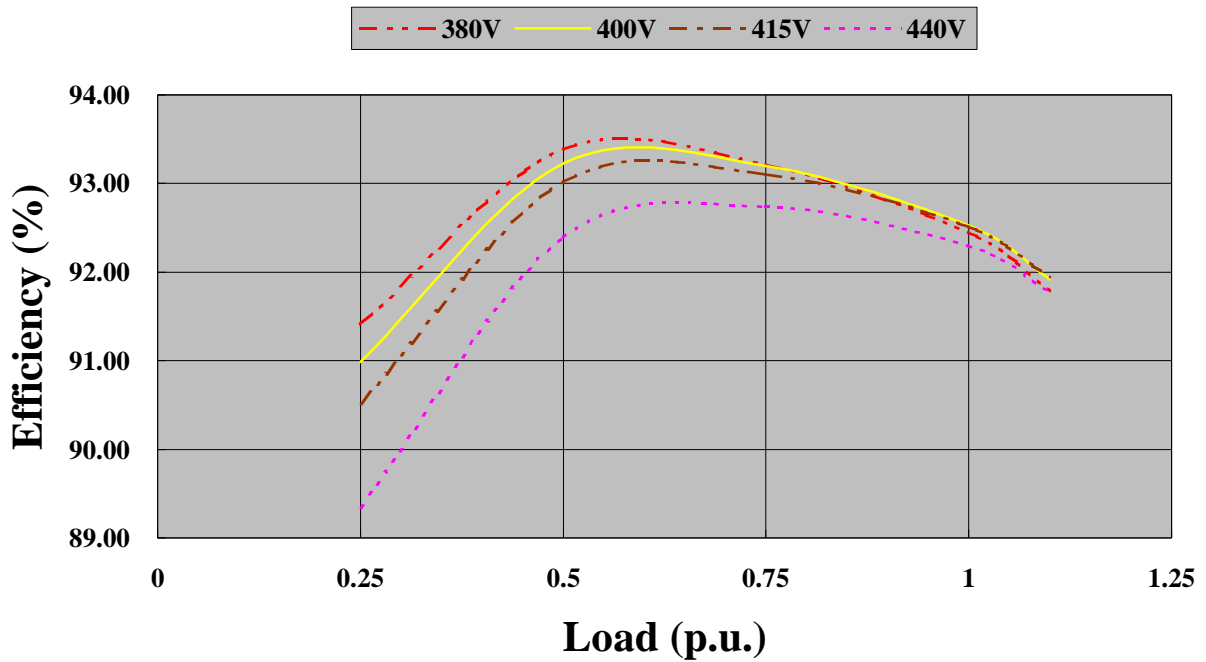

THREE-PHASE SYNCHRONOUS

THREE PHASE EFFICIENCY CRUVES 20121201

EG225-70N - 50Hz at 1500rpm PF 1

EG225-70N - 60Hz at 1800rpm PF 1