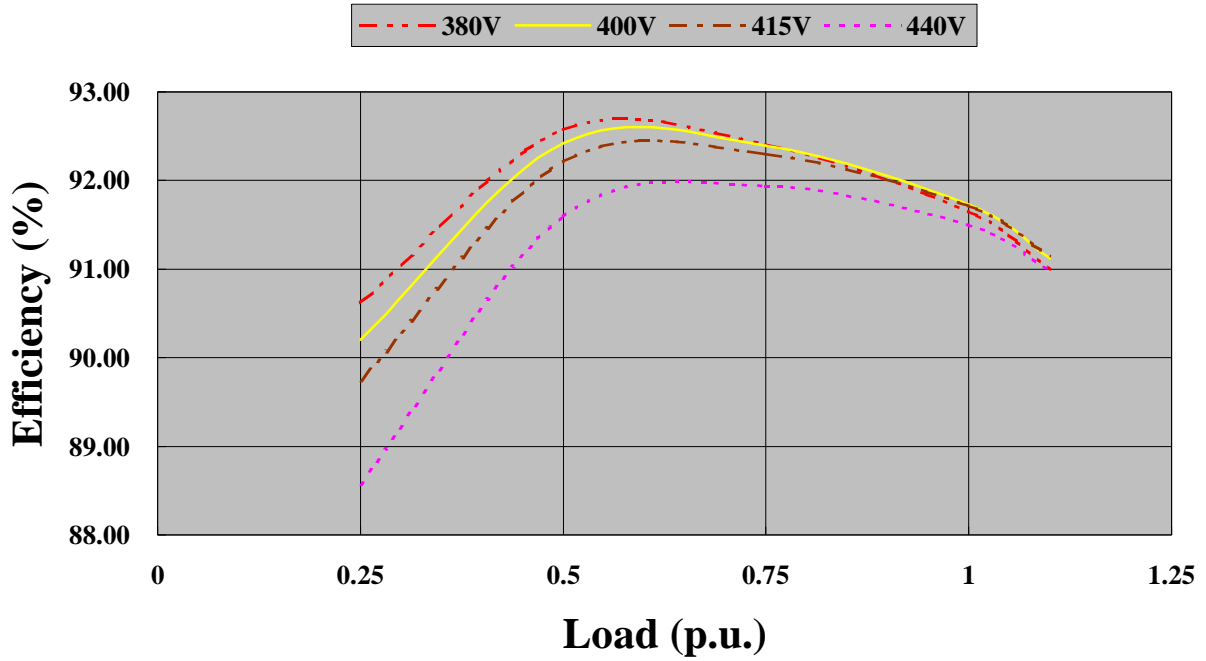

THREE-PHASE SYNCHRONOUS

THREE PHASE EFFICIENCY CRUVES 20121201

EG225-60N - 50Hz at 1500rpm PF 1

EG225-60N - 60Hz at 1800rpm PF 1