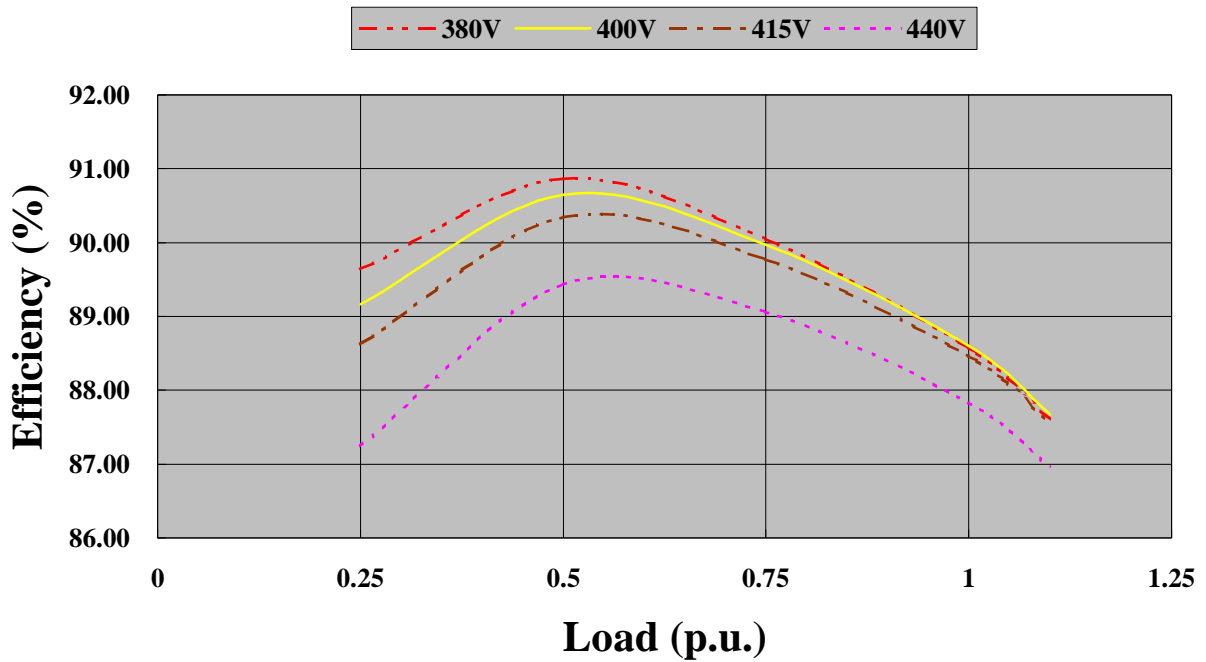

THREE-PHASE SYNCHRONOUS

THREE PHASE EFFICIENCY CRUVES 20121201

EG225-60N - 50Hz at 1500rpm PF 0.8

EG225-60N - 60Hz at 1800rpm PF 0.8