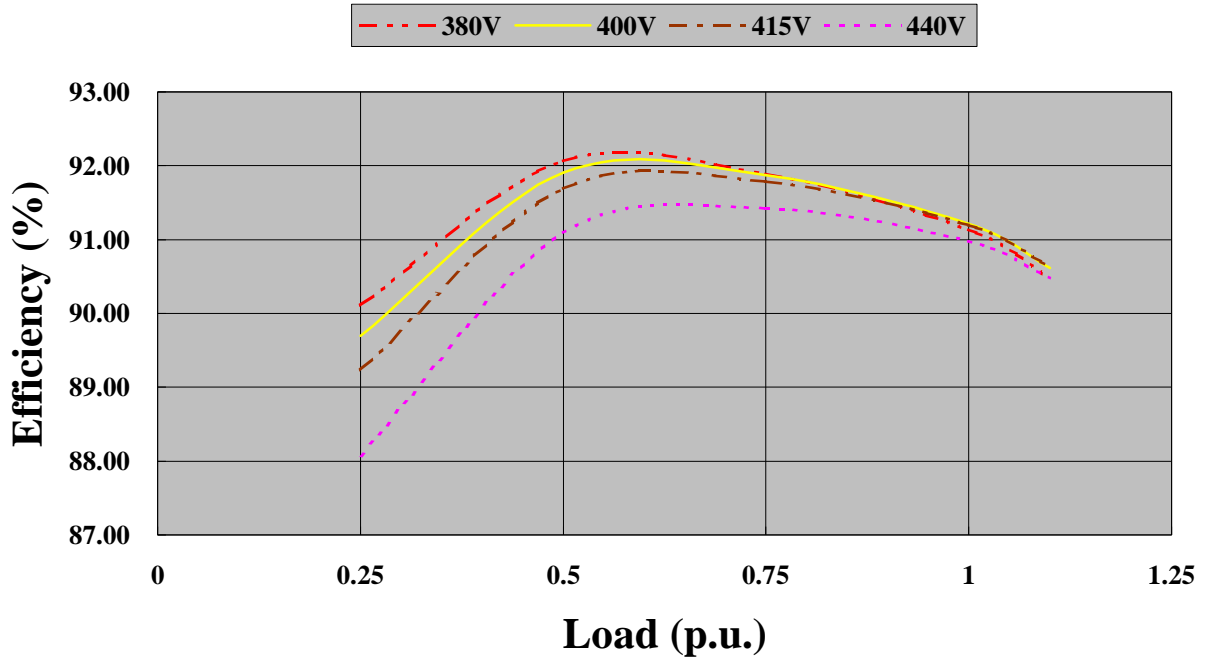

THREE-PHASE SYNCHRONOUS

THREE PHASE EFFICIENCY CRUVES

20121201

EG225-50N- 50Hz at 1500rpm PF 1

EG225-50N - 60Hz at 1800rpm PF 1