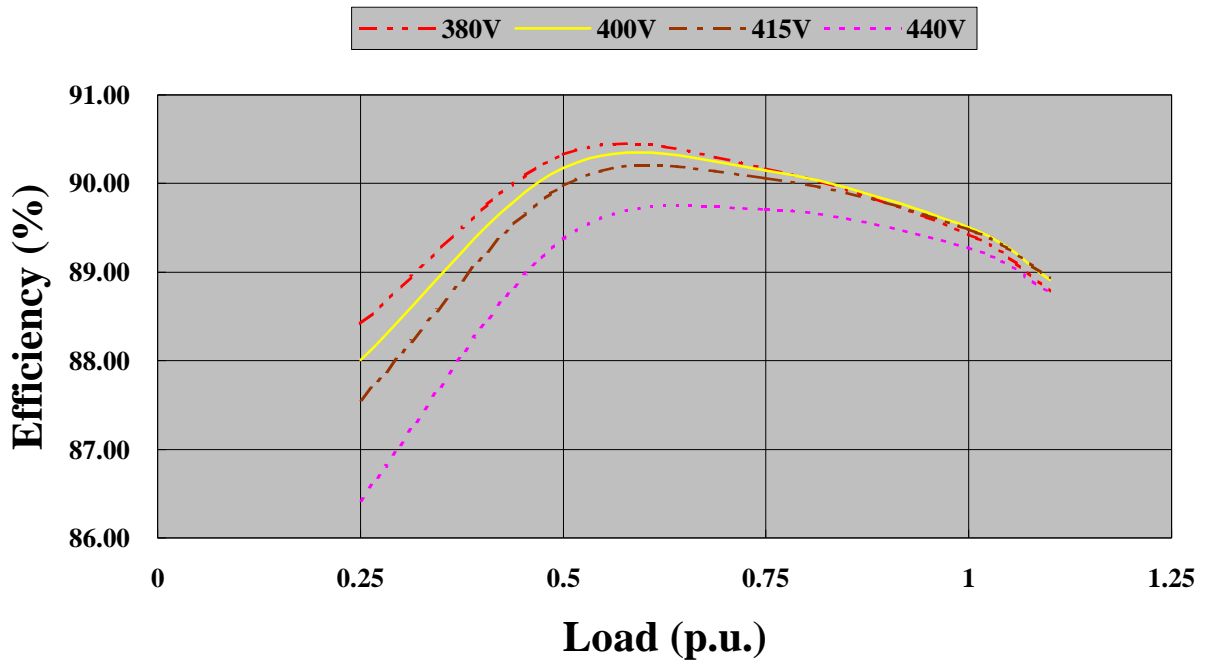

THREE-PHASE SYNCHRONOUS

THREE PHASE EFFICIENCY CRUVES 20121201

EG225-40N- 50Hz at 1500rpm PF 1

EG225-40N - 60Hz at 1800rpm PF 1