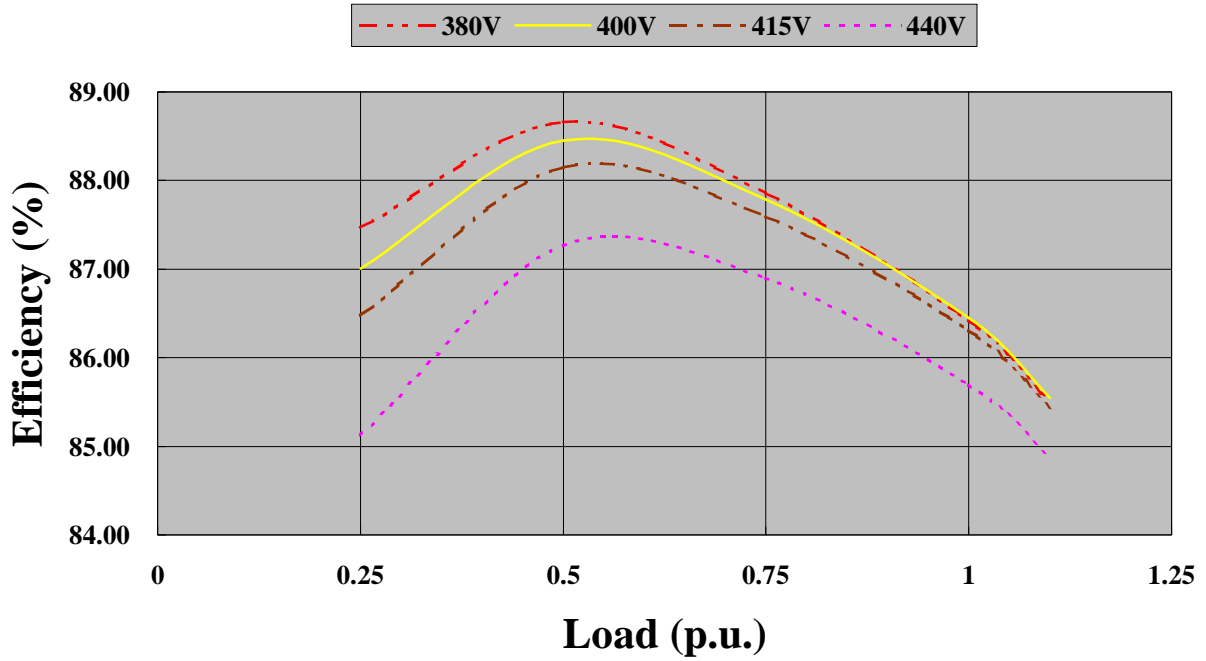

THREE-PHASE SYNCHRONOUS

THREE PHASE EFFICIENCY CRUVES 20121201

EG225-40N- 50Hz at 1500rpm PF 0.8

EG225-40N - 60Hz at 1800rpm PF 0.8