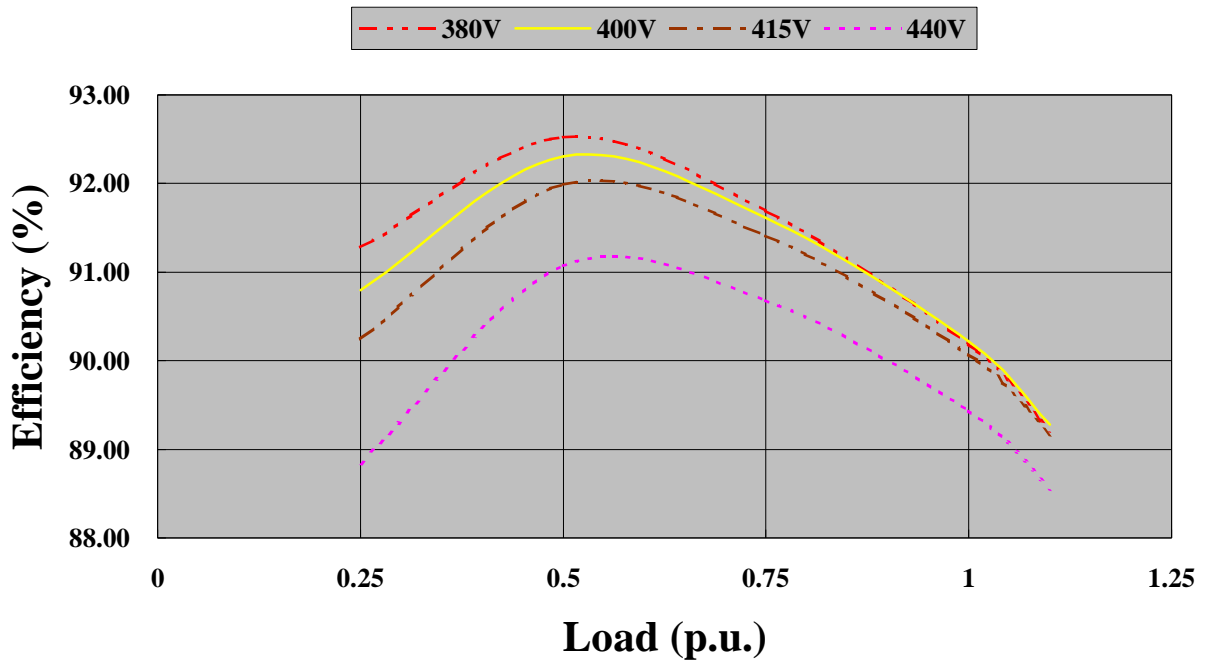

THREE-PHASE SYNCHRONOUS

THREE PHASE EFFICIENCY CRUVES 20121201

EG225-100N- 50Hz at 1500rpm PF 0.8

EG225-100N - 60Hz at 1800rpm PF 0.8